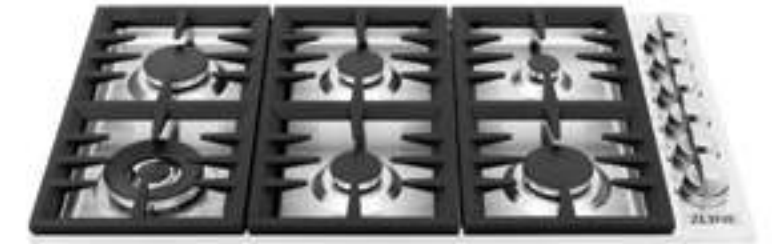

Dropins

FEATURES

Cast Iron Grate

Durable material designed to last for generations.

Stainless Steel Knobs

Quality with effortless functionality.

Italian Burners

Handcrafted design with powerful, clean flames.
Brass burner options available.

Gas Cooktops

STAINLESS STEEL

RC36
36 in.

BLACK PORCELAIN