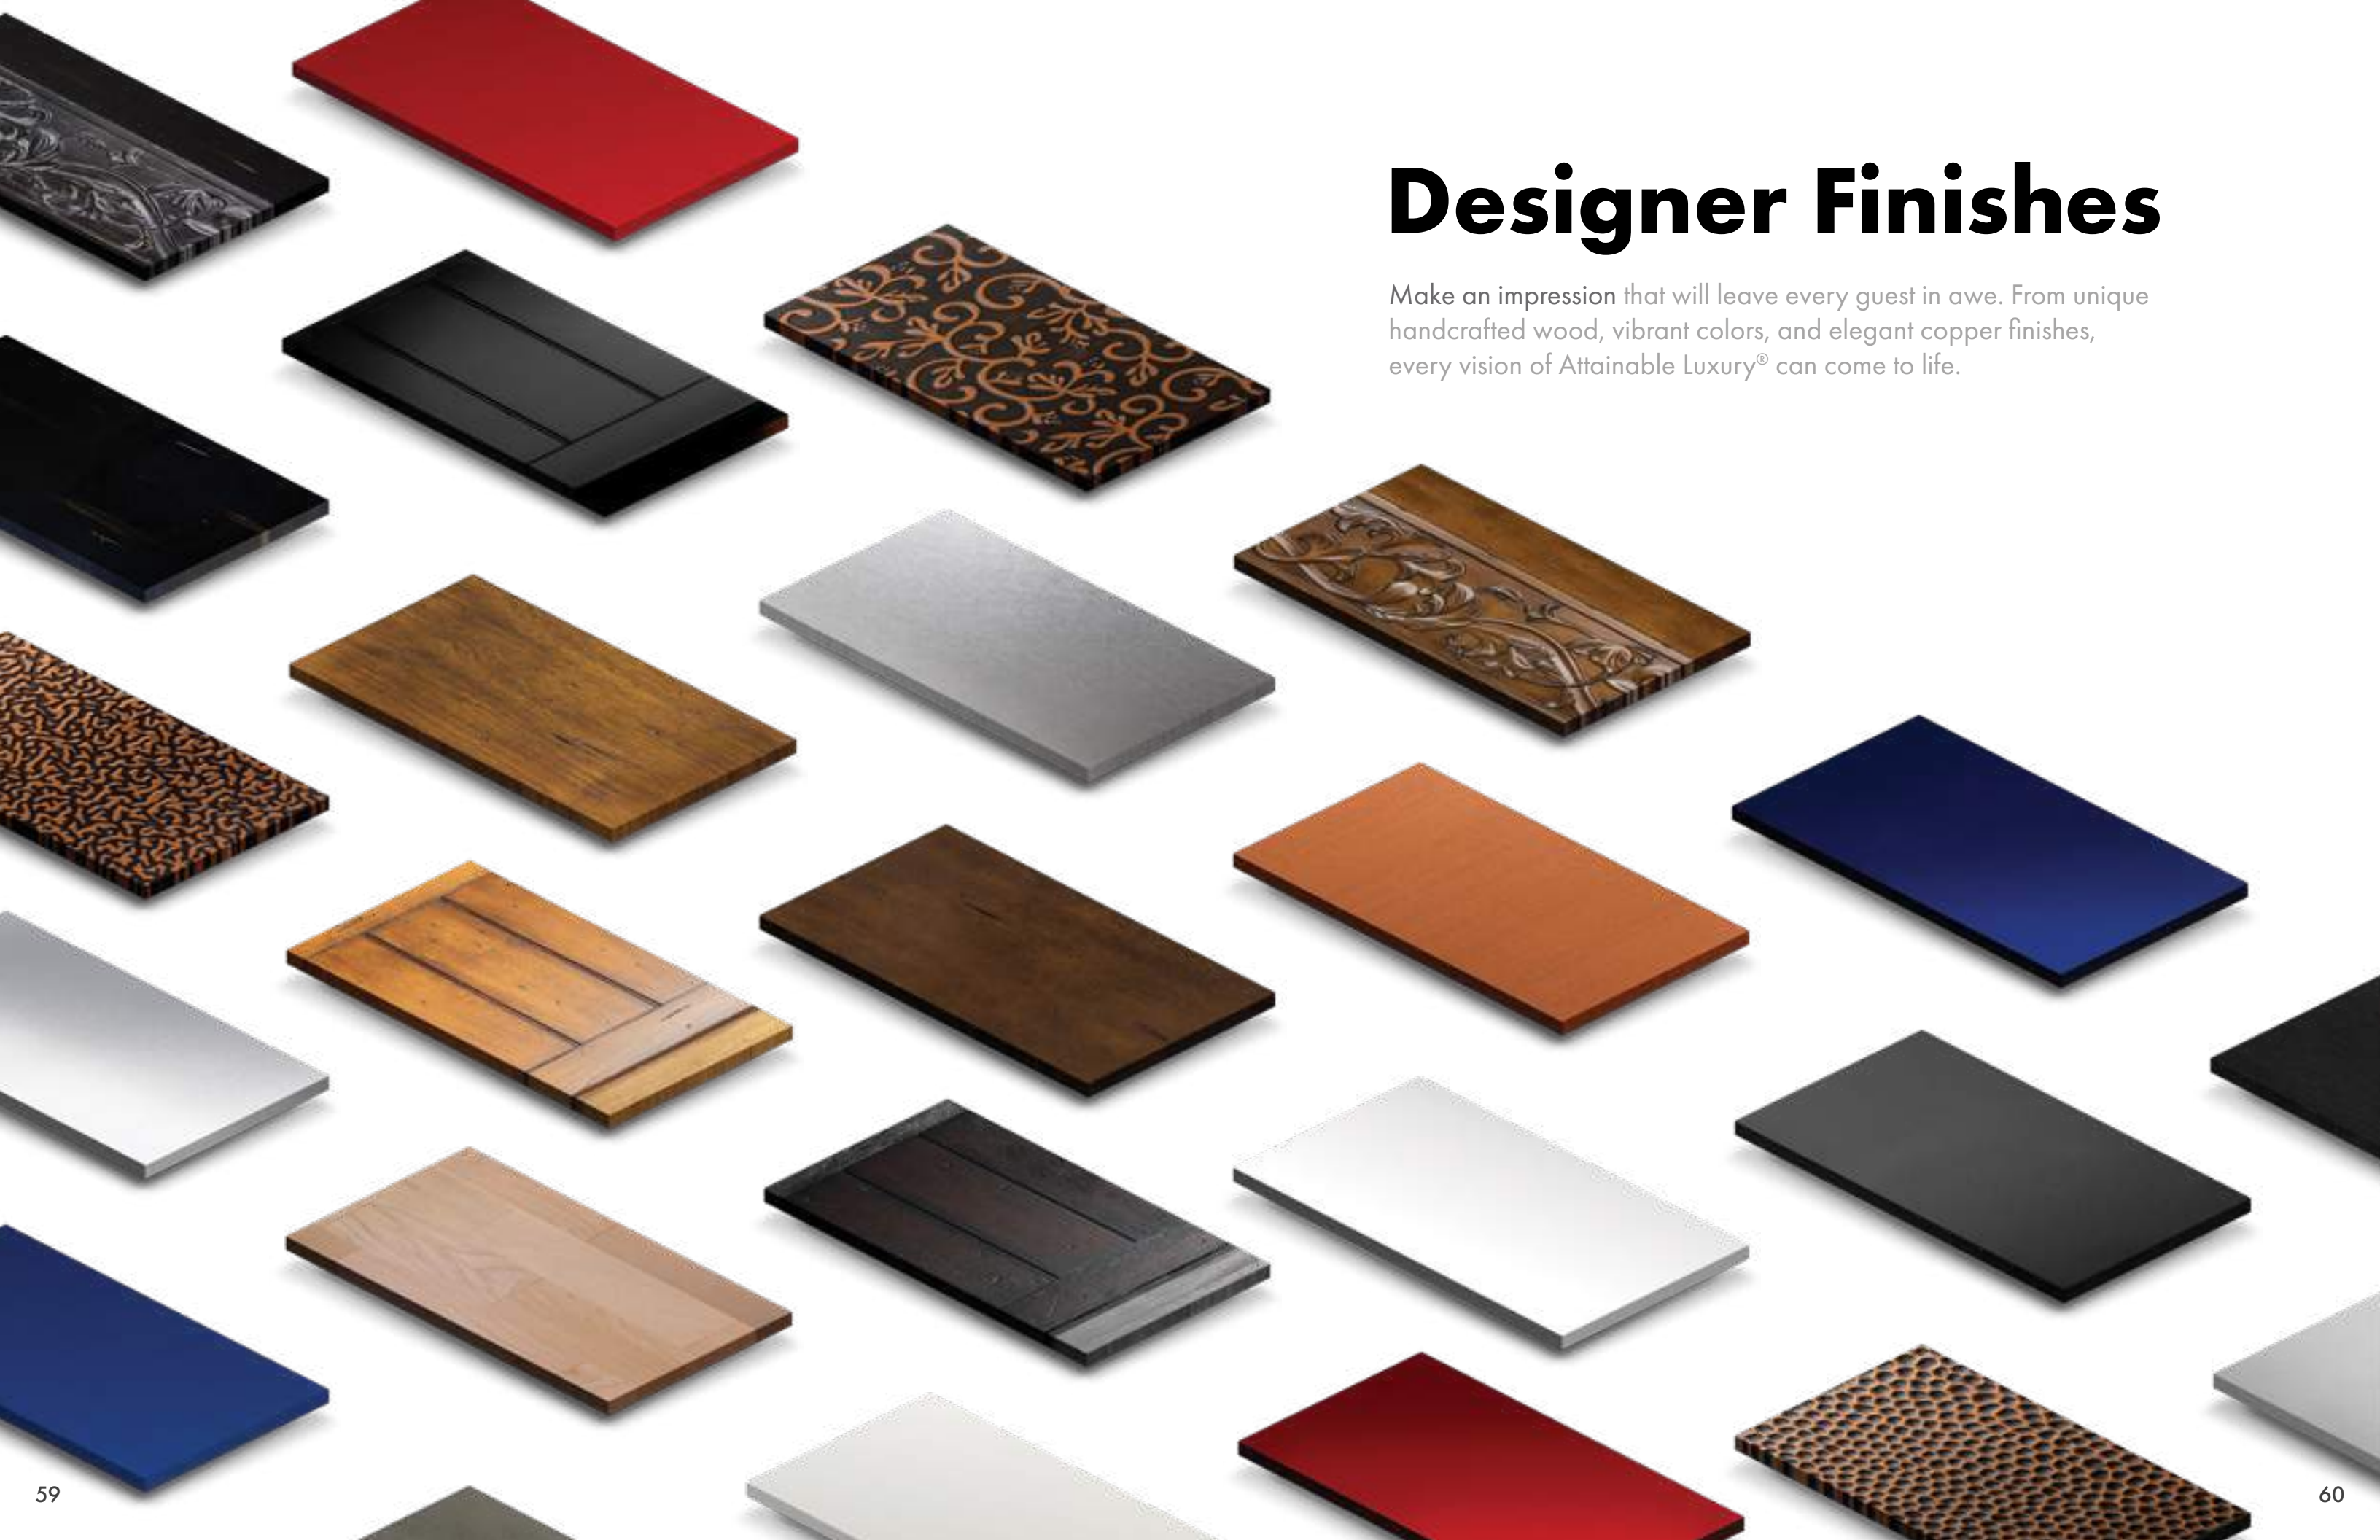

# Designer Finishes

Make an impression that will leave every guest in awe. From unique handcrafted wood, vibrant colors, and elegant copper finishes, every vision of Attainable Luxury® can come to life.