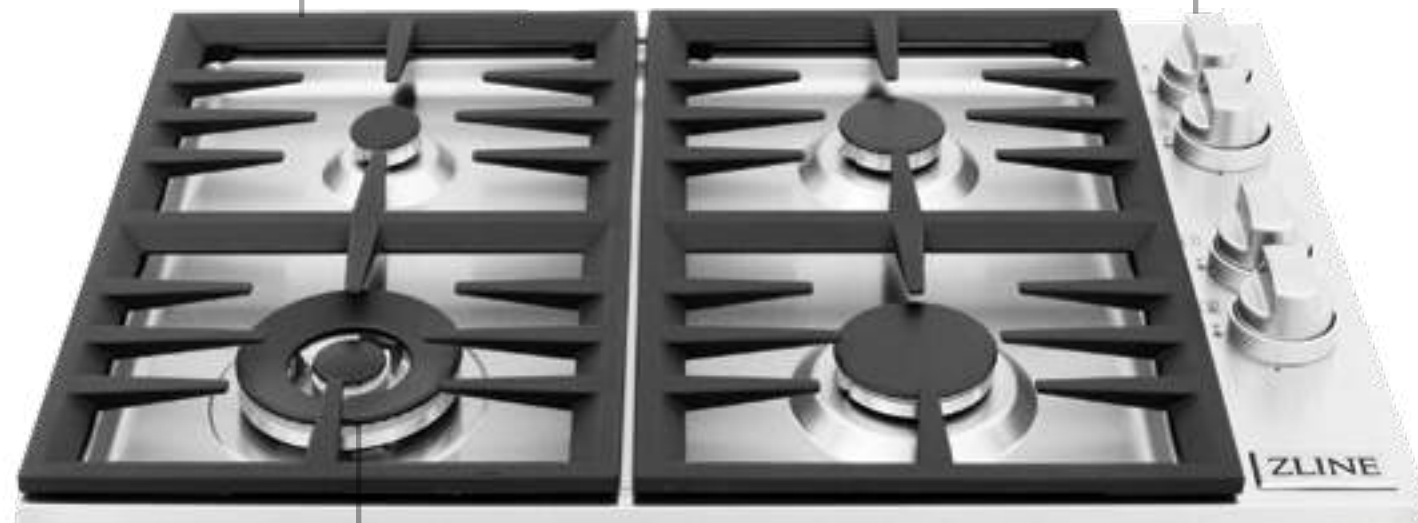

Dropins

FEATURES

Cast Iron Grate

Durable material designed to last for generations.

Stainless Steel Knobs

Quality with effortless functionality.