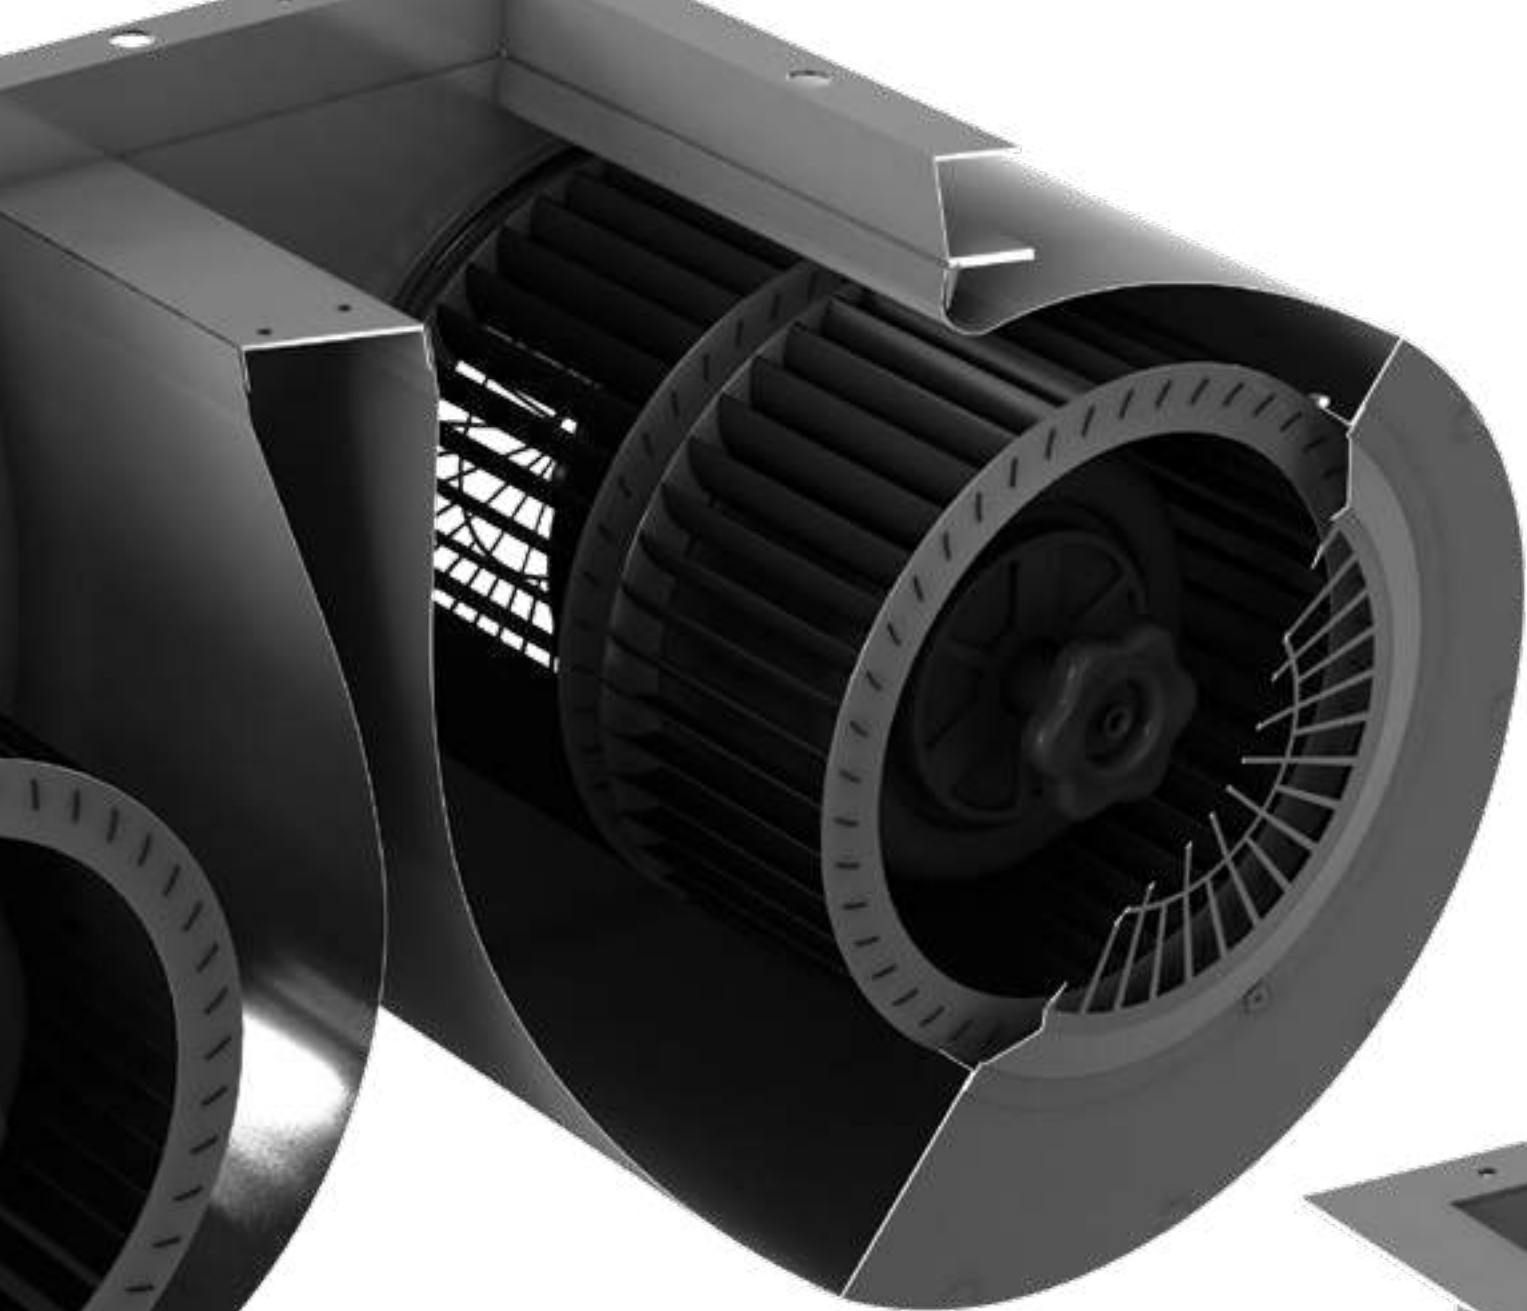

An Industry First

Lifetime Motor Warranty

ZLINE motors are incredibly powerful yet quiet, making them unmatched in the industry. Metal construction provides lasting durability—buy with confidence knowing the top tier performance you purchase today will be yours for a lifetime.